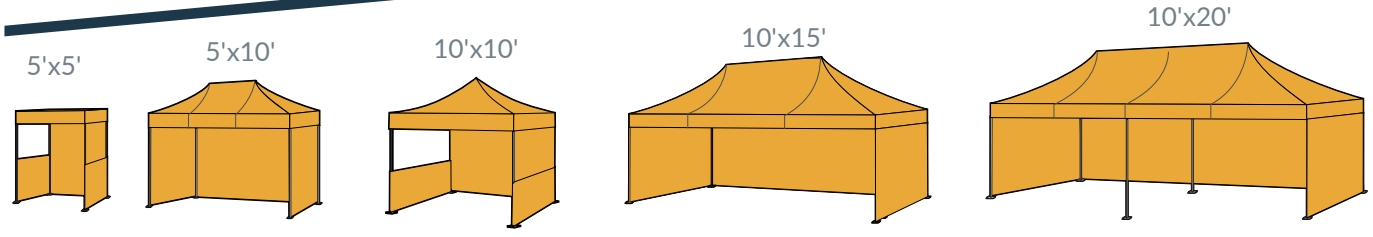

**TentCraft**

Contact us for more info.  
[tentcraft.com](http://tentcraft.com) | 800.950.4553

	5'x5'	5'x10'	10'x10'	10'x15'	10'x20'
Head Clearance	6'7"	6'7"	6'7"	6'7"	6'7"
Peak Height	8'2"	10'3"	10'7"	10'7"	10'7"
Packed Dimensions	12" x 12" x 62"	16" x 12" x 62"	12" x 12" x 62"	12" x 22" x 62"	12" x 28" x 62"
Weight	35 lbs	43 lbs	55 lbs	70 lbs	93 lbs

# TENT SIZE MATTERS.

**mightyTENT<sup>®</sup>**  
 SPECIFICATIONS