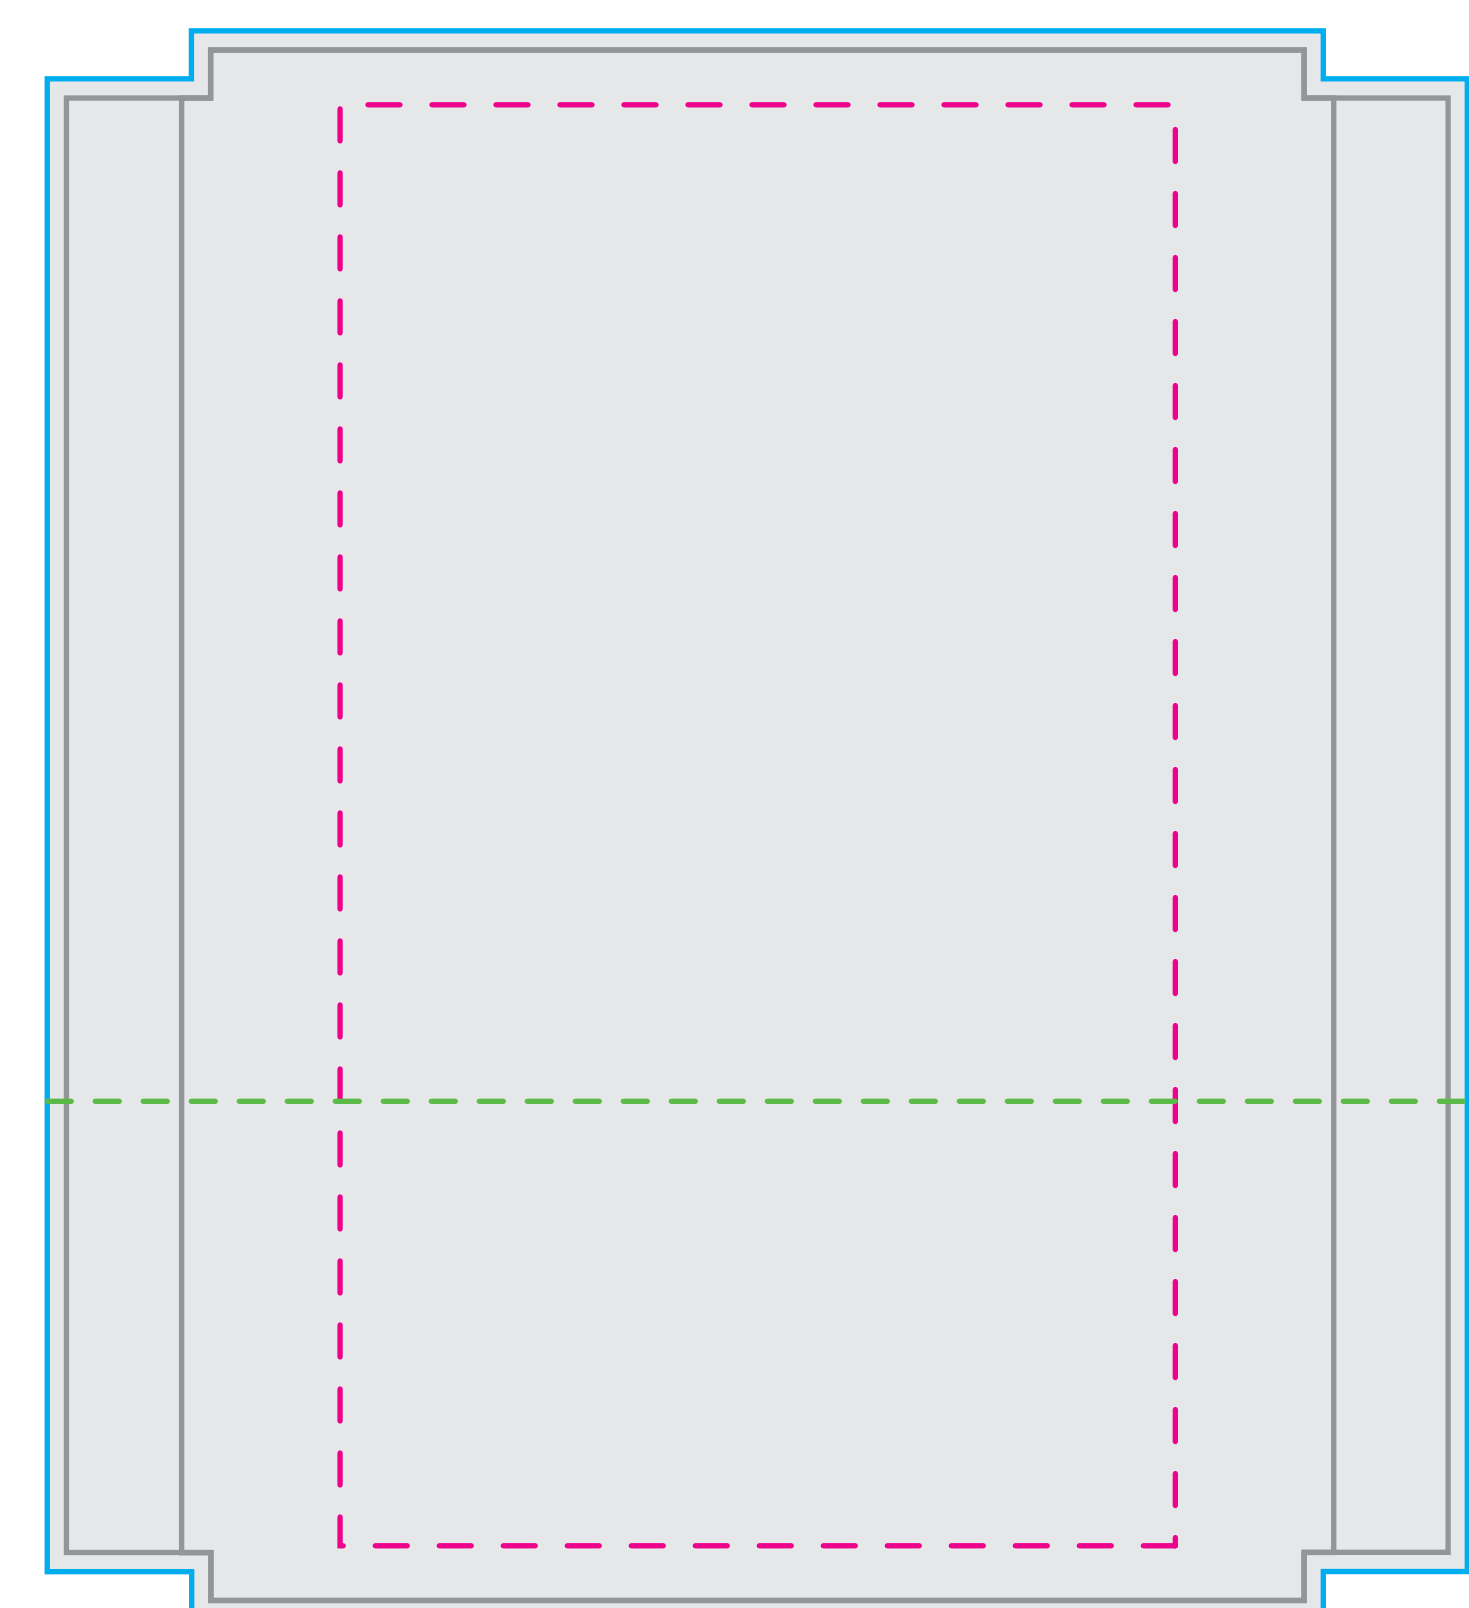

PRODUCTION SKETCH.

Job Name: 00000000 Job Number: 00000000-00

mightyTENT®
5'x5' Peaked Series 30 USA
(10% Scale)

***ATTENTION CUSTOMER*:** Please review your sketch carefully, paying special attention to spelling, grammar, print locations, finish sizes and safety lines. Once a sketch is approved, TentCraft begins production on your order exactly as shown in the approved sketch. Any changes requested post-approval are subject to additional fees and production timelines. The 3/4 view shown below is for conceptual purposes only.

Job# 00000000-00 Quantity: 1pc
5' ROOF UV on POLY
FINISH SIZE: 248"h x 60"w

Job# 00000000-00 Quantity: 1pc
5' ROOF PEAK PRINTABLE THERMAL
FINISH SIZE: 36.3"h x 60.9"w

Job# 00000000-00 Quantity: 1pc
5' ROOF VALANCE PRINTABLE THERMAL
FINISH SIZE: 16"h x 61"w

Job# 00000000-00 Quantity: 1pc
5' FULL WALL - UV on POLY
FINISH SIZE: 80.75"h x 60"w

Job# 00000000-00 Quantity: 1pc
5' HALF WALL - UV on POLY
FINISH SIZE: 40.5"h x 60"w

Retractable Banner

Media Wall

Table Cover

Director's Chairs

Flags
(available in 4 shapes and 16 sizes)

Pantone®	Fabric	Binding
123C	WHITE	WHITE

Seam
Seam in material falls here.

Safety
Keep logos and text within this area.

Visual
This line represents the finished size of the product.