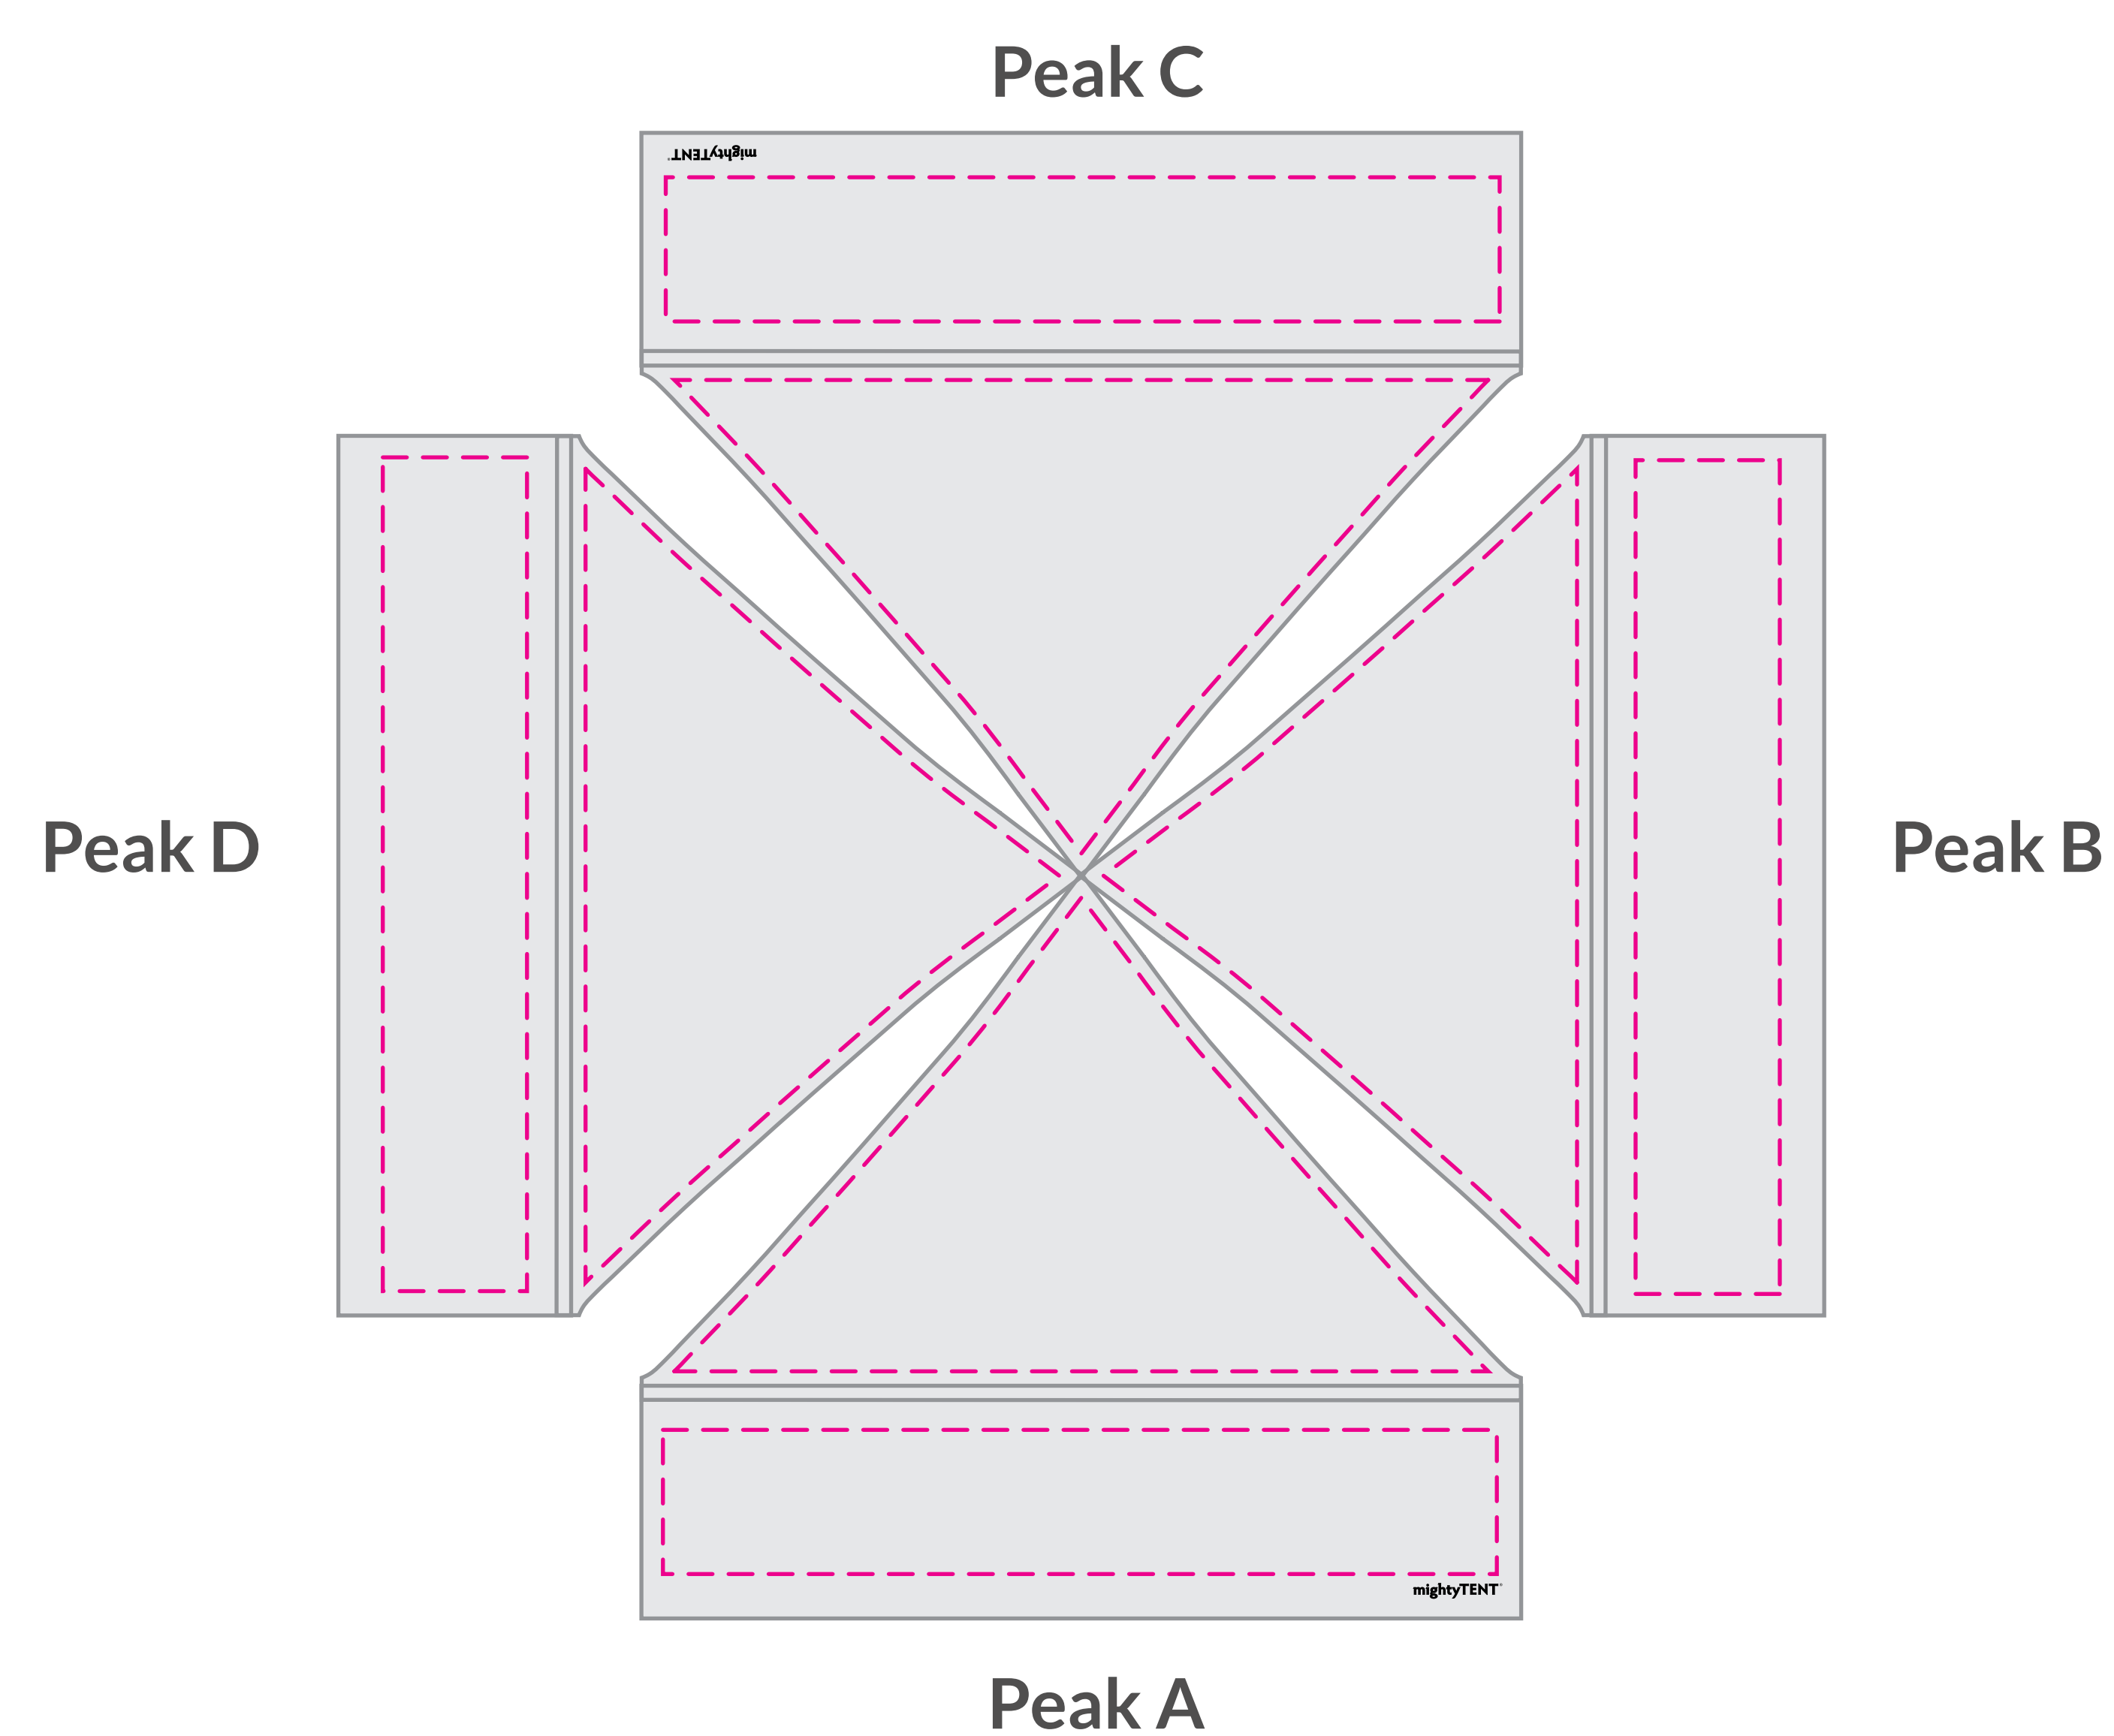

PRODUCTION SKETCH.

Job Name: 00000000 Job Number: 00000000-00

mightyTENT®
5'x5' Peaked Series 30 USA
(10% Scale)

***ATTENTION CUSTOMER*:** Please review your sketch carefully, paying special attention to spelling, grammar, print locations, finish sizes and safety lines. Once a sketch is approved, TentCraft begins production on your order exactly as shown in the approved sketch. Any changes requested post-approval are subject to additional fees and production timelines. The 3/4 view shown below is for conceptual purposes only.

Job# 00000000-00 Quantity: 1pc
5' ROOF UV on POLY
FINISH SIZE: 248"h x 60"w

Job# 00000000-00 Quantity: 1pc
5' ROOF PEAK PRINTABLE THERMAL
FINISH SIZE: 36.3"h x 60.9"w

Job# 00000000-00 Quantity: 1pc
5' ROOF VALANCE PRINTABLE THERMAL
FINISH SIZE: 16"h x 61"w

Job# 00000000-00 Quantity: 1pc
5' FULL WALL - UV on POLY
FINISH SIZE: 80.75"h x 60"w

Job# 00000000-00 Quantity: 1pc
5' HALF WALL - UV on POLY
FINISH SIZE: 40.5"h x 60"w

Retractable Banner

Media Wall

Table Cover

Director's Chairs

Flags
(available in 4 shapes and 16 sizes)

Pantone®	Fabric	Binding
123C	WHITE	WHITE

Seam
Seam in material falls here.

Safety
Keep logos and text within this area.

Visual
This line represents the finished size of the product.