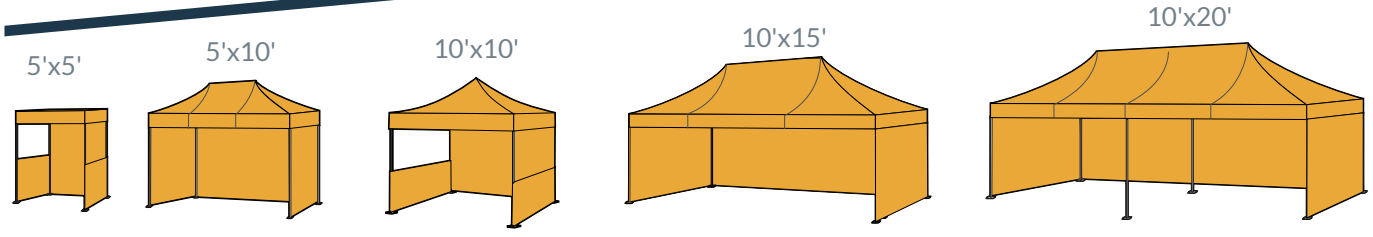

TentCraft

Contact us for more info.
tentcraft.com | 800.426.9496

	5'x5'	5'x10'	10'x10'	10'x15'	10'x20'
Head Clearance	6'7"	6'7"	6'7"	6'7"	6'7"
Peak Height	8'2"	10'3"	10'7"	10'7"	10'7"
Packed Dimensions	12" x 12" x 62"	16" x 12" x 62"	12" x 12" x 62"	12" x 22" x 62"	12" x 28" x 62"
Weight	35 lbs	43 lbs	55 lbs	70 lbs	93 lbs

TENT SIZE MATTERS.

mightyTENT[®]
 SPECIFICATIONS