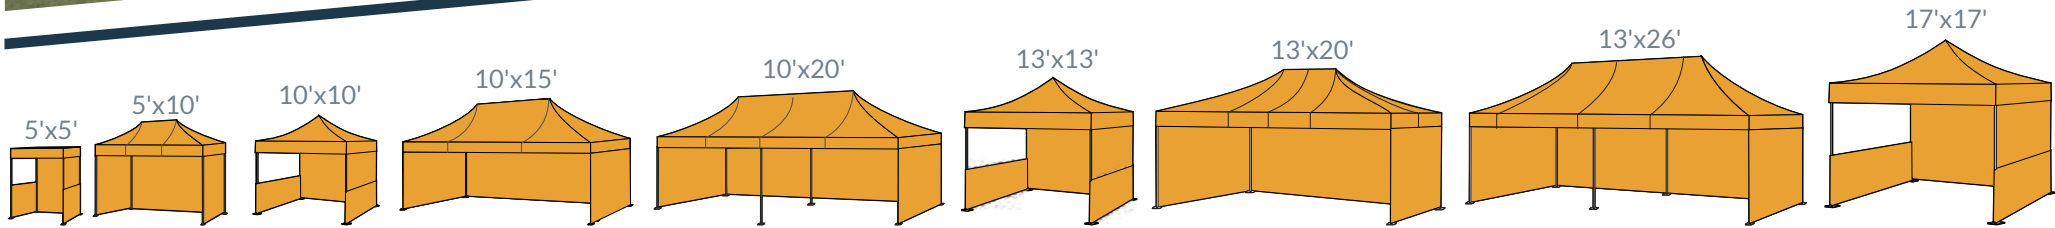

Contact us for more info.
tentcraft.com | 800.426.9496

	5'x5'	5'x10'	10'x10'	10'x15'	10'x20'	13'x13'	13'x20'	13'x26'	17'x17'
Head Clearance	6'7"	6'7"	6'7"	6'7"	6'7"	7'1"	7'1"	7'1"	8'2"
Peak Height	8'2"	10'3"	10'7"	10'7"	10'7"	12'7"	12'7"	12'7"	15'
Packed Dimensions	12" x 12" x 62"	16" x 12" x 62"	16" x 16" x 62"	18" x 24" x 62"	27" x 16" x 62"	16" x 16" x 80"	21" x 16" x 80"	28" x 16" x 80"	18" x 18" x 103"
Weight	35 lbs	43 lbs	83 lbs	99 lbs	133 lbs	102 lbs	122 lbs	160 lbs	117 lbs

TENT SIZE MATTERS. MASTERTENT[®] SPECIFICATIONS