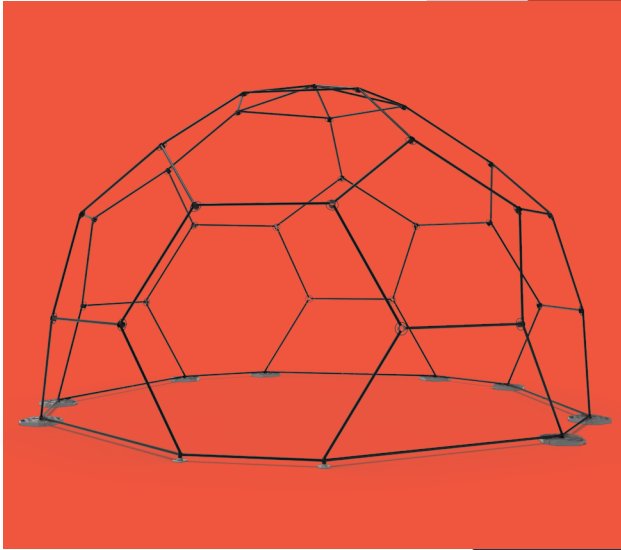

 2662 Cass Road Traverse City, MI 49684

 Phone: 1-800-950-4553

 info@tentcraft.com

 **TentCraft**
"Make it Better"

Tool-Free Geodesic Event Dome

Starting Price: \$7,999

ABOUT

Differentiate from your competition and capture more attention with the 100% tool-free Geodesic Event Dome by TentCraft. The entire dome can be customized to match your brand and create a specific experience – from custom print, to windows, doors, counters, TV mounts, mobile power, HVAC, and more – your imagination is your only limitation. The frame is 60% lighter than the traditional steel frame domes, making it easier to transport and setup.

SPECS

- Diameter: 20'
- Square Footage: 314 sq. ft
- Height: 12' 2"
- Frame Weight: 140 lbs
- Overall Weight: 185 lbs
- Setup time: 45-60 min with 2-3 people
- Customization: Print, Windows, Doors

ADVANTAGES

- 60% lighter than traditional domes
- 100% tool-free assembly
- Lifetime frame warranty
- Portable heavy-duty transport wagon
- Fewer people and less time for setup
- Entirely customizable dome cover

WHAT'S INCLUDED?

- Tool-free aluminum frame
- 500 denier polyester dome cover
- 3' heavy-duty stakes and guy straps
- All-terrain transport wagon
- Lifetime frame warranty

SIMPLIFIED ASSEMBLY

With the advantage of an anodized aluminum frame, our Geodesic Dome is 1/3 the weight of traditional steel frames. Anodized aluminum delivers a much higher strength-to-weight ratio that reduces the number of pole supports without sacrificing durability. We attacked these pain points by introducing a simplified snap-in pole system and zip cover.