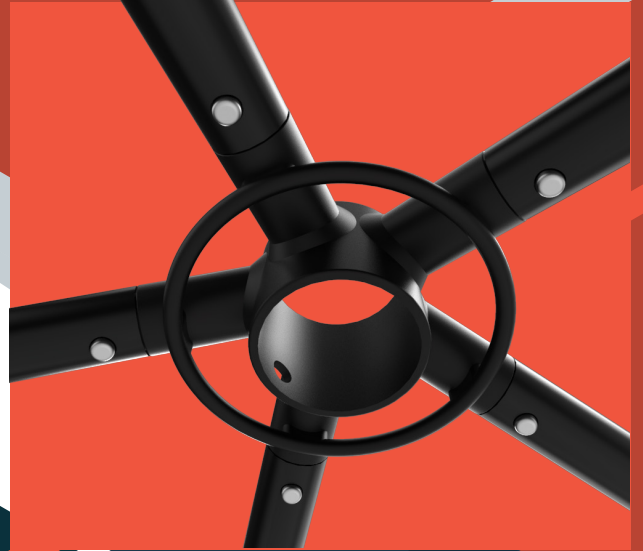

 2662 Cass Road Traverse City, MI 49684

 Phone: 1-800-950-4553

 info@tentcraft.com

 **TentCraft**
"Make it Better"

Tool-Free Geodesic Event Dome

Starting Price: \$7,999

ABOUT

Differentiate from your competition and capture more attention with the 100% tool-free Geodesic Event Dome by TentCraft. The entire dome can be customized to match your brand and create a specific experience – from custom print, to windows, doors, counters, TV mounts, mobile power, HVAC, and more – your imagination is your only limitation. The frame is 60% lighter than the traditional steel frame domes, making it easier to transport and setup.

SPECS

- Diameter: 20'
- Square Footage: 314 sq. ft
- Height: 12' 2"
- Frame Weight: 140 lbs
- Overall Weight: 185 lbs
- Setup time: 45-60 min with 2-3 people
- Customization: Print, Windows, Doors

ADVANTAGES

- 60% lighter than traditional domes
- 100% tool-free assembly
- Lifetime frame warranty
- Portable heavy-duty transport wagon
- Fewer people and less time for setup
- Entirely customizable dome cover

WHAT'S INCLUDED?

- Tool-free aluminum frame
- 500 denier polyester dome cover
- 3' heavy-duty stakes and guy straps
- All-terrain transport wagon
- Lifetime frame warranty

SIMPLIFIED ASSEMBLY

With the advantage of an anodized aluminum frame, our Geodesic Dome is 1/3 the weight of traditional steel frames. Anodized aluminum delivers a much higher strength-to-weight ratio that reduces the number of pole supports without sacrificing durability. We attacked these pain points by introducing a simplified snap-in pole system and zip cover.